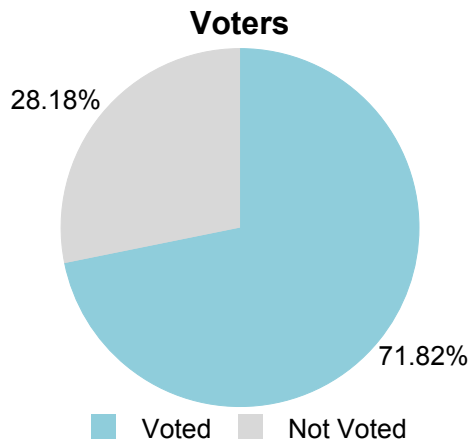

Ballot Report

B2022/1173 Protected Action Ballot

Australian Services Union

11 August 2022 to 25 August 2022

Ballot Report

The following ballot report is for B2022/1173 Protected Action Ballot conducted by TrueVote on behalf of Australian Services Union. The ballot was live from 11/8/22 8:00 AM AEST to 25/8/22 12:00 PM AEST.

Voter Roll

The voter roll for the ballot consisted of 181 registered voters. 130 voters responded to the ballot notification sent out by TrueVote.

Voter Notifications

The following notifications were sent to the Voter roll by TrueVote as part of conducting the ballot.