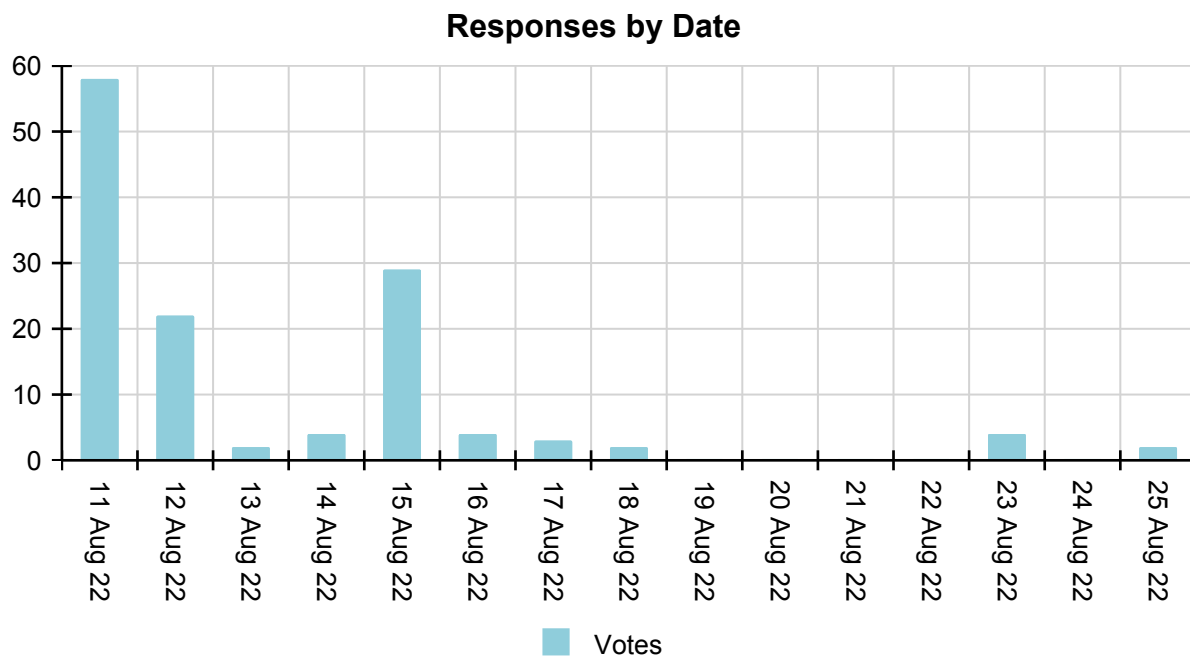

Responses By Date

The following section shows a breakdown of voter response by day while the ballot was open. Voters cast their vote by using the voting link supplied to them.

Date	Votes	% of Total (181)	% of Response Rate (130)
11 Aug 22	58	32.04%	44.62%
12 Aug 22	22	12.15%	16.92%
13 Aug 22	2	1.10%	1.54%
14 Aug 22	4	2.21%	3.08%
15 Aug 22	29	16.02%	22.31%
16 Aug 22	4	2.21%	3.08%
17 Aug 22	3	1.66%	2.31%
18 Aug 22	2	1.10%	1.54%
19 Aug 22	0	0.00%	0.00%
20 Aug 22	0	0.00%	0.00%
21 Aug 22	0	0.00%	0.00%
22 Aug 22	0	0.00%	0.00%
23 Aug 22	4	2.21%	3.08%
24 Aug 22	0	0.00%	0.00%
25 Aug 22	2	1.10%	1.54%