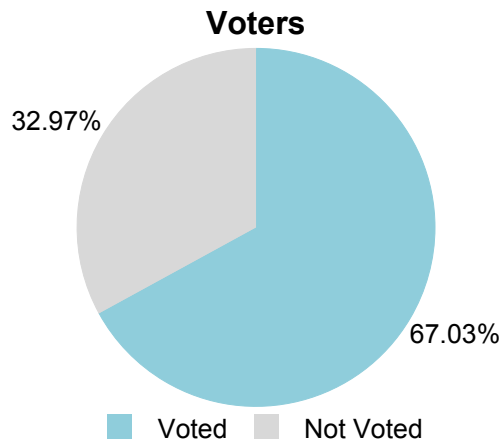

B2022/1281 Protected Action Ballot

Australian Services Union

2 September 2022 to 9 September 2022

Ballot Report

The following ballot report is for B2022/1281 Protected Action Ballot conducted by TrueVote on behalf of Australian Services Union. The ballot was live from 2/9/22 8:00 AM AEST to 9/9/22 12:00 PM AEST.

Voter Roll

The voter roll for the ballot consisted of 91 registered voters. 61 voters responded to the ballot notification sent out by TrueVote.

Voter Notifications

The following notifications were sent to the Voter roll by TrueVote as part of conducting the ballot.