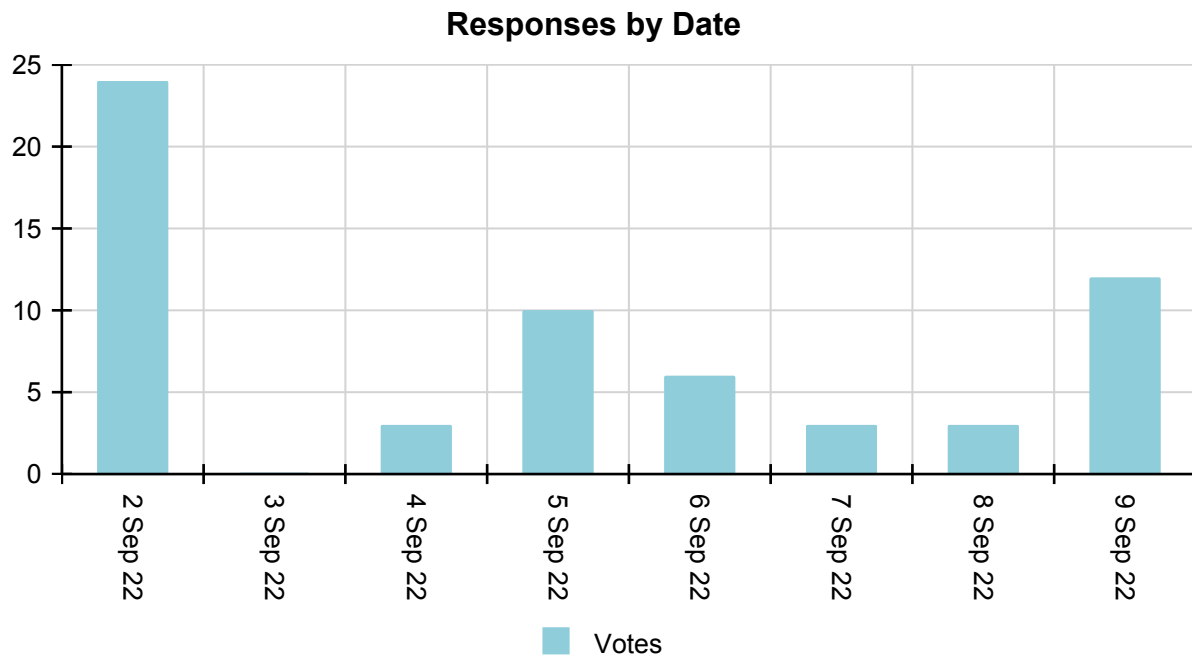

Responses By Date

The following section shows a breakdown of voter response by day while the ballot was open. Voters cast their vote by using the voting link supplied to them.

Date	Votes	% of Total (91)	% of Response Rate (61)
2 Sep 22	24	26.37%	39.34%
3 Sep 22	0	0.00%	0.00%
4 Sep 22	3	3.30%	4.92%
5 Sep 22	10	10.99%	16.39%
6 Sep 22	6	6.59%	9.84%
7 Sep 22	3	3.30%	4.92%
8 Sep 22	3	3.30%	4.92%
9 Sep 22	12	13.19%	19.67%