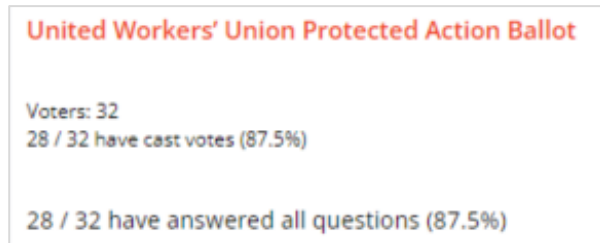

# 1. Ballot Result

Total Eligible Voters: 32  
Total Participated: 28

28 out of 32 have answered all questions 87.5%

Final Ballot Audit: Thursday, 19 May 2022 at 2.15 pm AWST

*Diagram 1: Final Vote Participation*